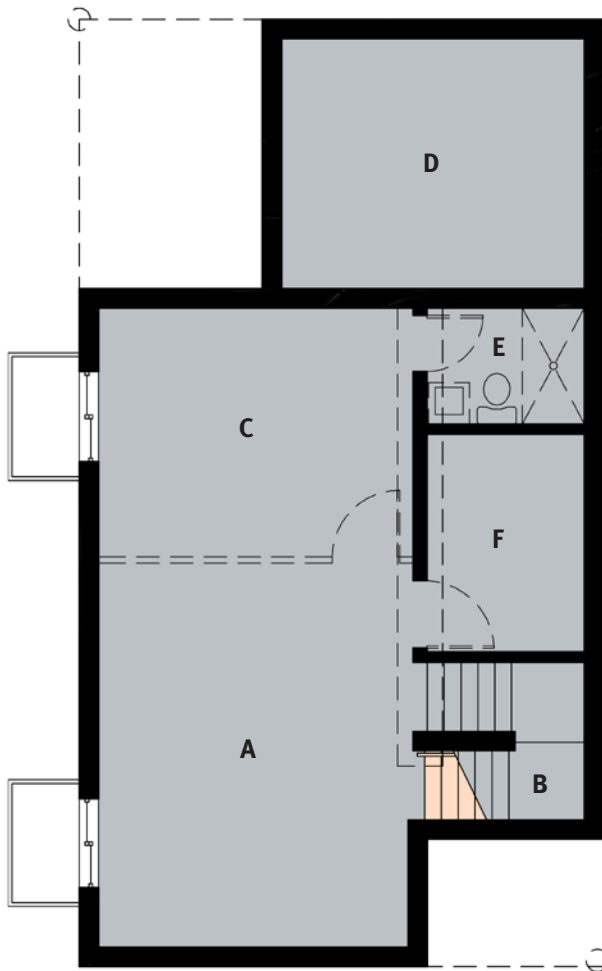

smart. affordable. living.

lower level

floor 1

floor 2

STACK
3+ BEDROOM

1436 SQ FT

- | | | |
|---------------------|-------------------|----------------|
| A LOWER LEVEL | G LIVING AREA | M KITCHEN |
| B STAIRS | H FRONT PORCH | N BEDROOM |
| C OPTIONAL BEDROOM | I DINING ROOM | O LIVING AREA |
| D CRAWL SPACE | J BACK PORCH | P BATHROOM |
| E OPTIONAL BATHROOM | K MASTER BEDROOM | Q LAUNDRY ROOM |
| F UTILITY ROOM | L MASTER BATHROOM | |