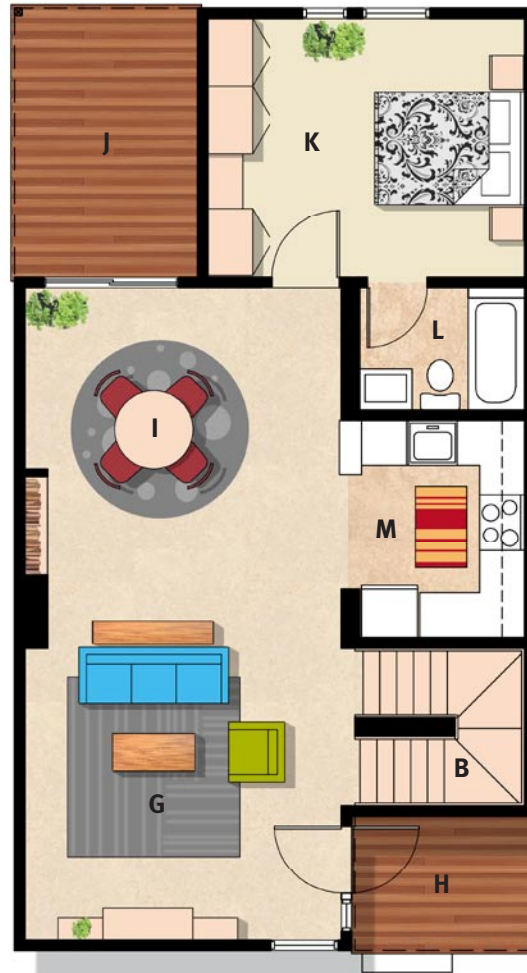

smart. affordable. living.

lower level

floor 1

floor 2

STACK
3+ BEDROOM

1436 SQ FT

- | | | |
|---------------------|-------------------|----------------|
| A LOWER LEVEL | G LIVING AREA | M KITCHEN |
| B STAIRS | H FRONT PORCH | N BEDROOM |
| C OPTIONAL BEDROOM | I DINING ROOM | O LIVING AREA |
| D CRAWL SPACE | J BACK PORCH | P BATHROOM |
| E OPTIONAL BATHROOM | K MASTER BEDROOM | Q LAUNDRY ROOM |
| F UTILITY ROOM | L MASTER BATHROOM | |