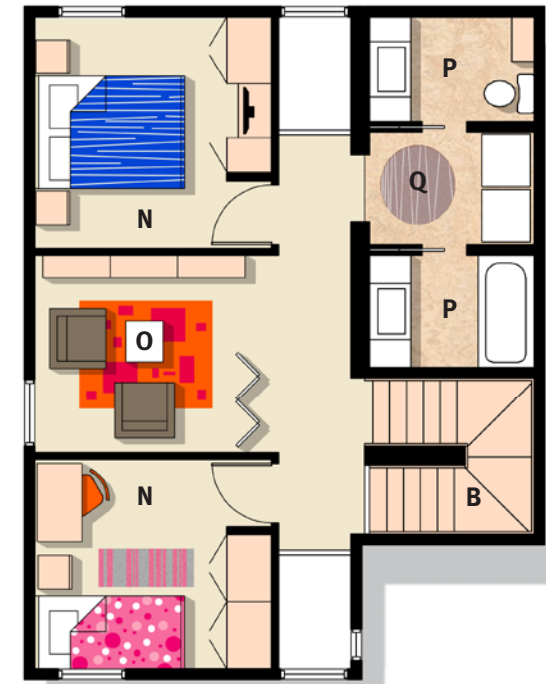

smart. affordable. living.

lower level

floor 1

floor 2

STACK
3+ BEDROOM

1436 SQ FT

- | | | |
|---------------------|-------------------|----------------|
| A LOWER LEVEL | G LIVING AREA | M KITCHEN |
| B STAIRS | H FRONT PORCH | N BEDROOM |
| C OPTIONAL BEDROOM | I DINING ROOM | O LIVING AREA |
| D CRAWL SPACE | J BACK PORCH | P BATHROOM |
| E OPTIONAL BATHROOM | K MASTER BEDROOM | Q LAUNDRY ROOM |
| F UTILITY ROOM | L MASTER BATHROOM | |